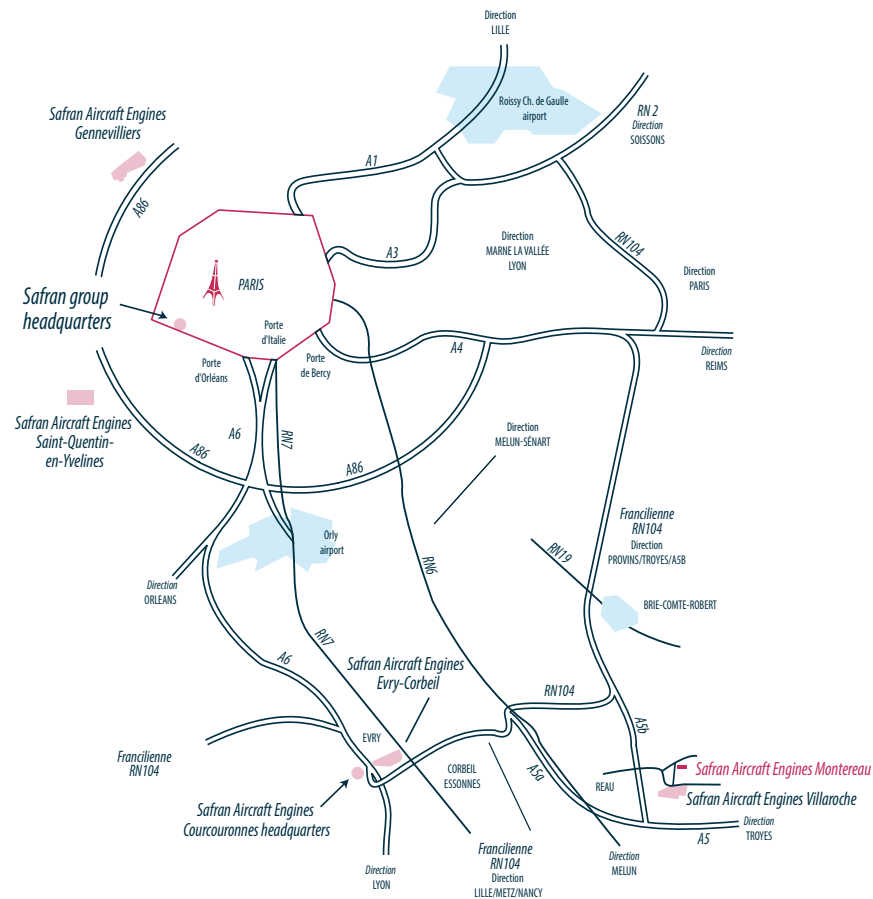

Montereau site Access map

ADDRESS

& GPS COORDINATES

Chemin du Bassin
Montereau sur le Jard
BP1936
77019 MELUN CEDEX
Tél. : +33 (0)1 64 14 88 00
Fax : +33 (0)1 64 14 87 65

48° 36' 49" North
2° 39' 16" East

Montereau site Access map

BY CAR

From the North or Evry

Follow the A5B motorway until exit n°13 Réau Centre Aéronautique. At the roundabout, take 3rd exit then at the next roundabout, take the 2nd exit. Then turn left.

Continue until the next intersection and turn right. The Montereau site is at the end of that road.

From Villaroche

While leaving the Villaroche site, take the 2nd exit at the roundabout, the Montereau site is down the road.

Plan d'accès site de Montereau

BY PUBLIC TRANSPORT

By train and Bus

Take the RER D train to the Lieusaint-Moissy station.

From Lieusaint-Moissy station take the Sénart Express 51/55 bus line.

Departure from Montereau stop