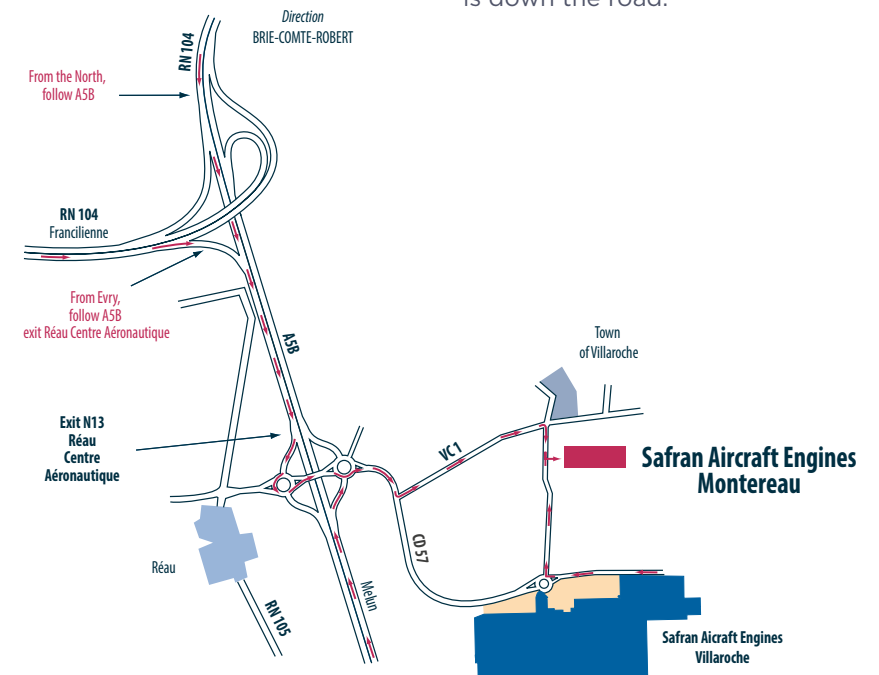

Montereau site Access map

ADDRESS

& GPS COORDINATES

Chemin du Bassin
Montereau sur le Jard
BP1936
77019 MELUN CEDEX
Tél. : +33 (0)1 64 14 88 00
Fax : +33 (0)1 64 14 87 65

48° 36' 49" North
2° 39' 16" East

Montereau site Access map

BY CAR

From the North or Evry

Follow the A5B motorway until exit n°13 Réau Centre Aéronautique. At the roundabout, take 3rd exit then at the next roundabout, take the 2nd exit. Then turn left.

Continue until the next intersection and turn right. The Montereau site is at the end of that road.

From Villaroche

While leaving the Villaroche site, take the 2nd exit at the roundabout, the Montereau site is down the road.

Plan d'accès site de Montereau

BY PUBLIC TRANSPORT

By train and Bus

Take the RER D train to the Lieusaint-Moissy station.

From Lieusaint-Moissy station take the Sénart Express 51/55 bus line.

Departure from Montereau stop