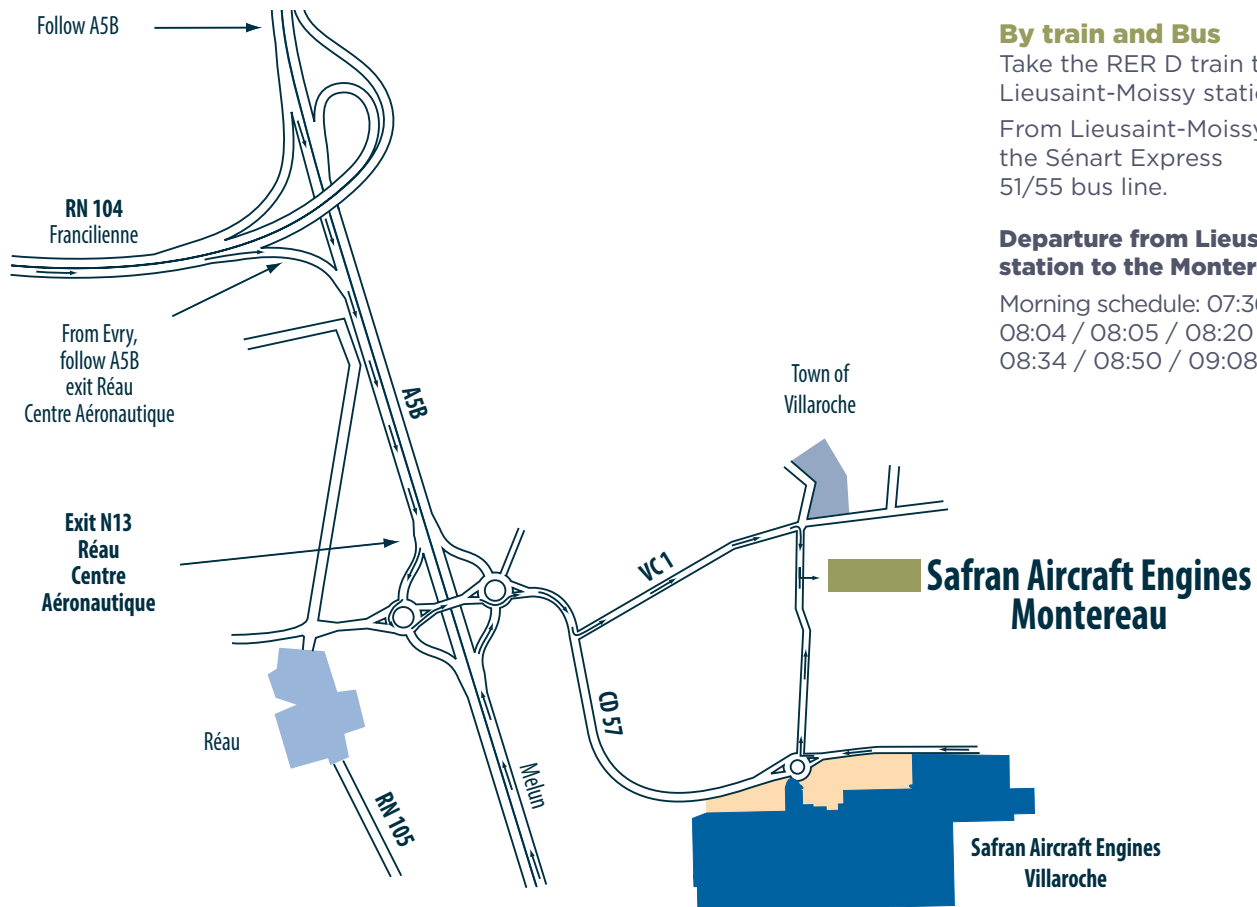

Montereau site Access map

ADDRESS

& GPS COORDINATES

Chemin du Bassin
Montereau sur le Jard
BP1936
77019 MELUN CEDEX
Tél. : +33 (0)1 64 14 88 00
Fax : +33 (0)1 64 14 87 65

48° 36' 49" North
2° 39' 16" East

Montereau site Access map

BY CAR

From the North or Evry

Follow the A5B motorway until exit n°13 Réau Centre Aéronautique. At the roundabout, take 3rd exit then at the next roundabout, take the 2nd exit. Then turn left.

Continue until the next intersection and turn right. The Montereau site is at the end of that road.

From Villaroche

While leaving the Villaroche site, take the 2nd exit at the roundabout, the Montereau site is down the road.

Plan d'accès site de Montereau

BY PUBLIC TRANSPORT

By train and Bus

Take the RER D train to the Lieusaint-Moissy station.

From Lieusaint-Moissy station take the Sénart Express 51/55 bus line.

Departure from Montereau stop