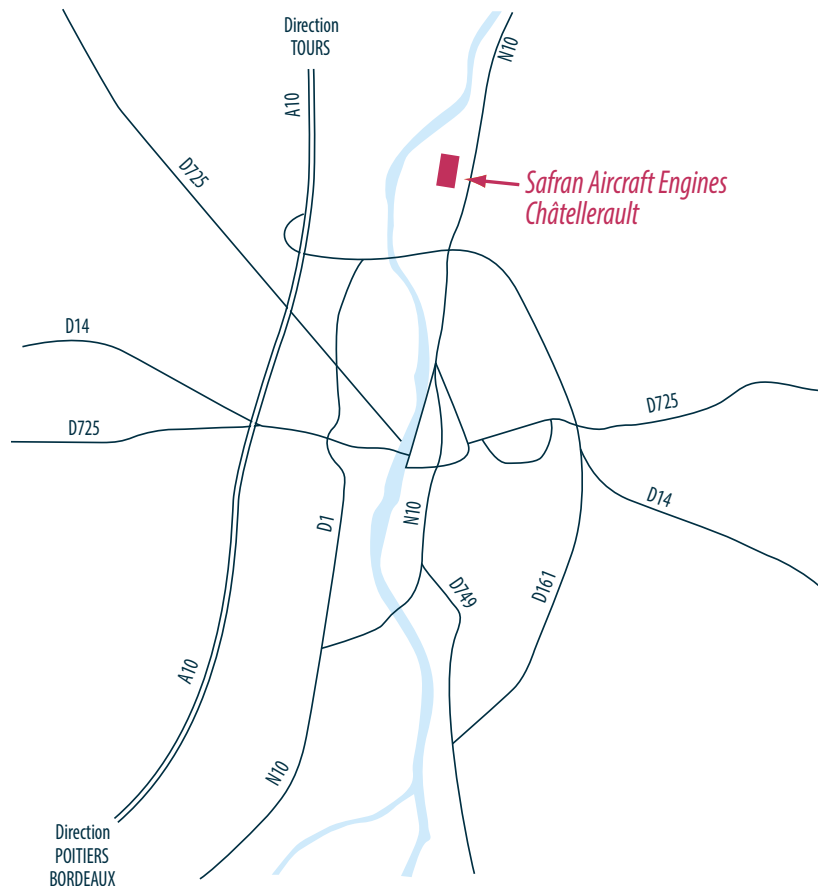

Châtelleraut site Access map

ADDRESS & GPS COORDINATES

Z.I Nord
rue Maryse Bastié - BP 129
86 101 Châtelleraut cedex
Tél. : +33 (0)5 49 20 45 00
Fax : +33 (0)5 49 20 47 80

46° 50' 50" North
0° 32' 50" East

Châtelleraut site Access map

BY CAR AND PUBLIC TRANSPORT

By car, via the A10 motorway

Take the Châtelleraut-Nord exit n°26 direction Tours via N10 highway. At the first intersection with traffic lights, turn left into Rue Louis Blériot, then take the first right on Rue Maryse Bastié. The site entrance is about 100 meters away; go to the guard post at the site entrance.

From the railway station

Get off at the « Châtelleraut » station, then take a taxi or the bus line M2. (The stop is at the exit on the right). The Châtelleraut site is 10/15 minutes away from the station.